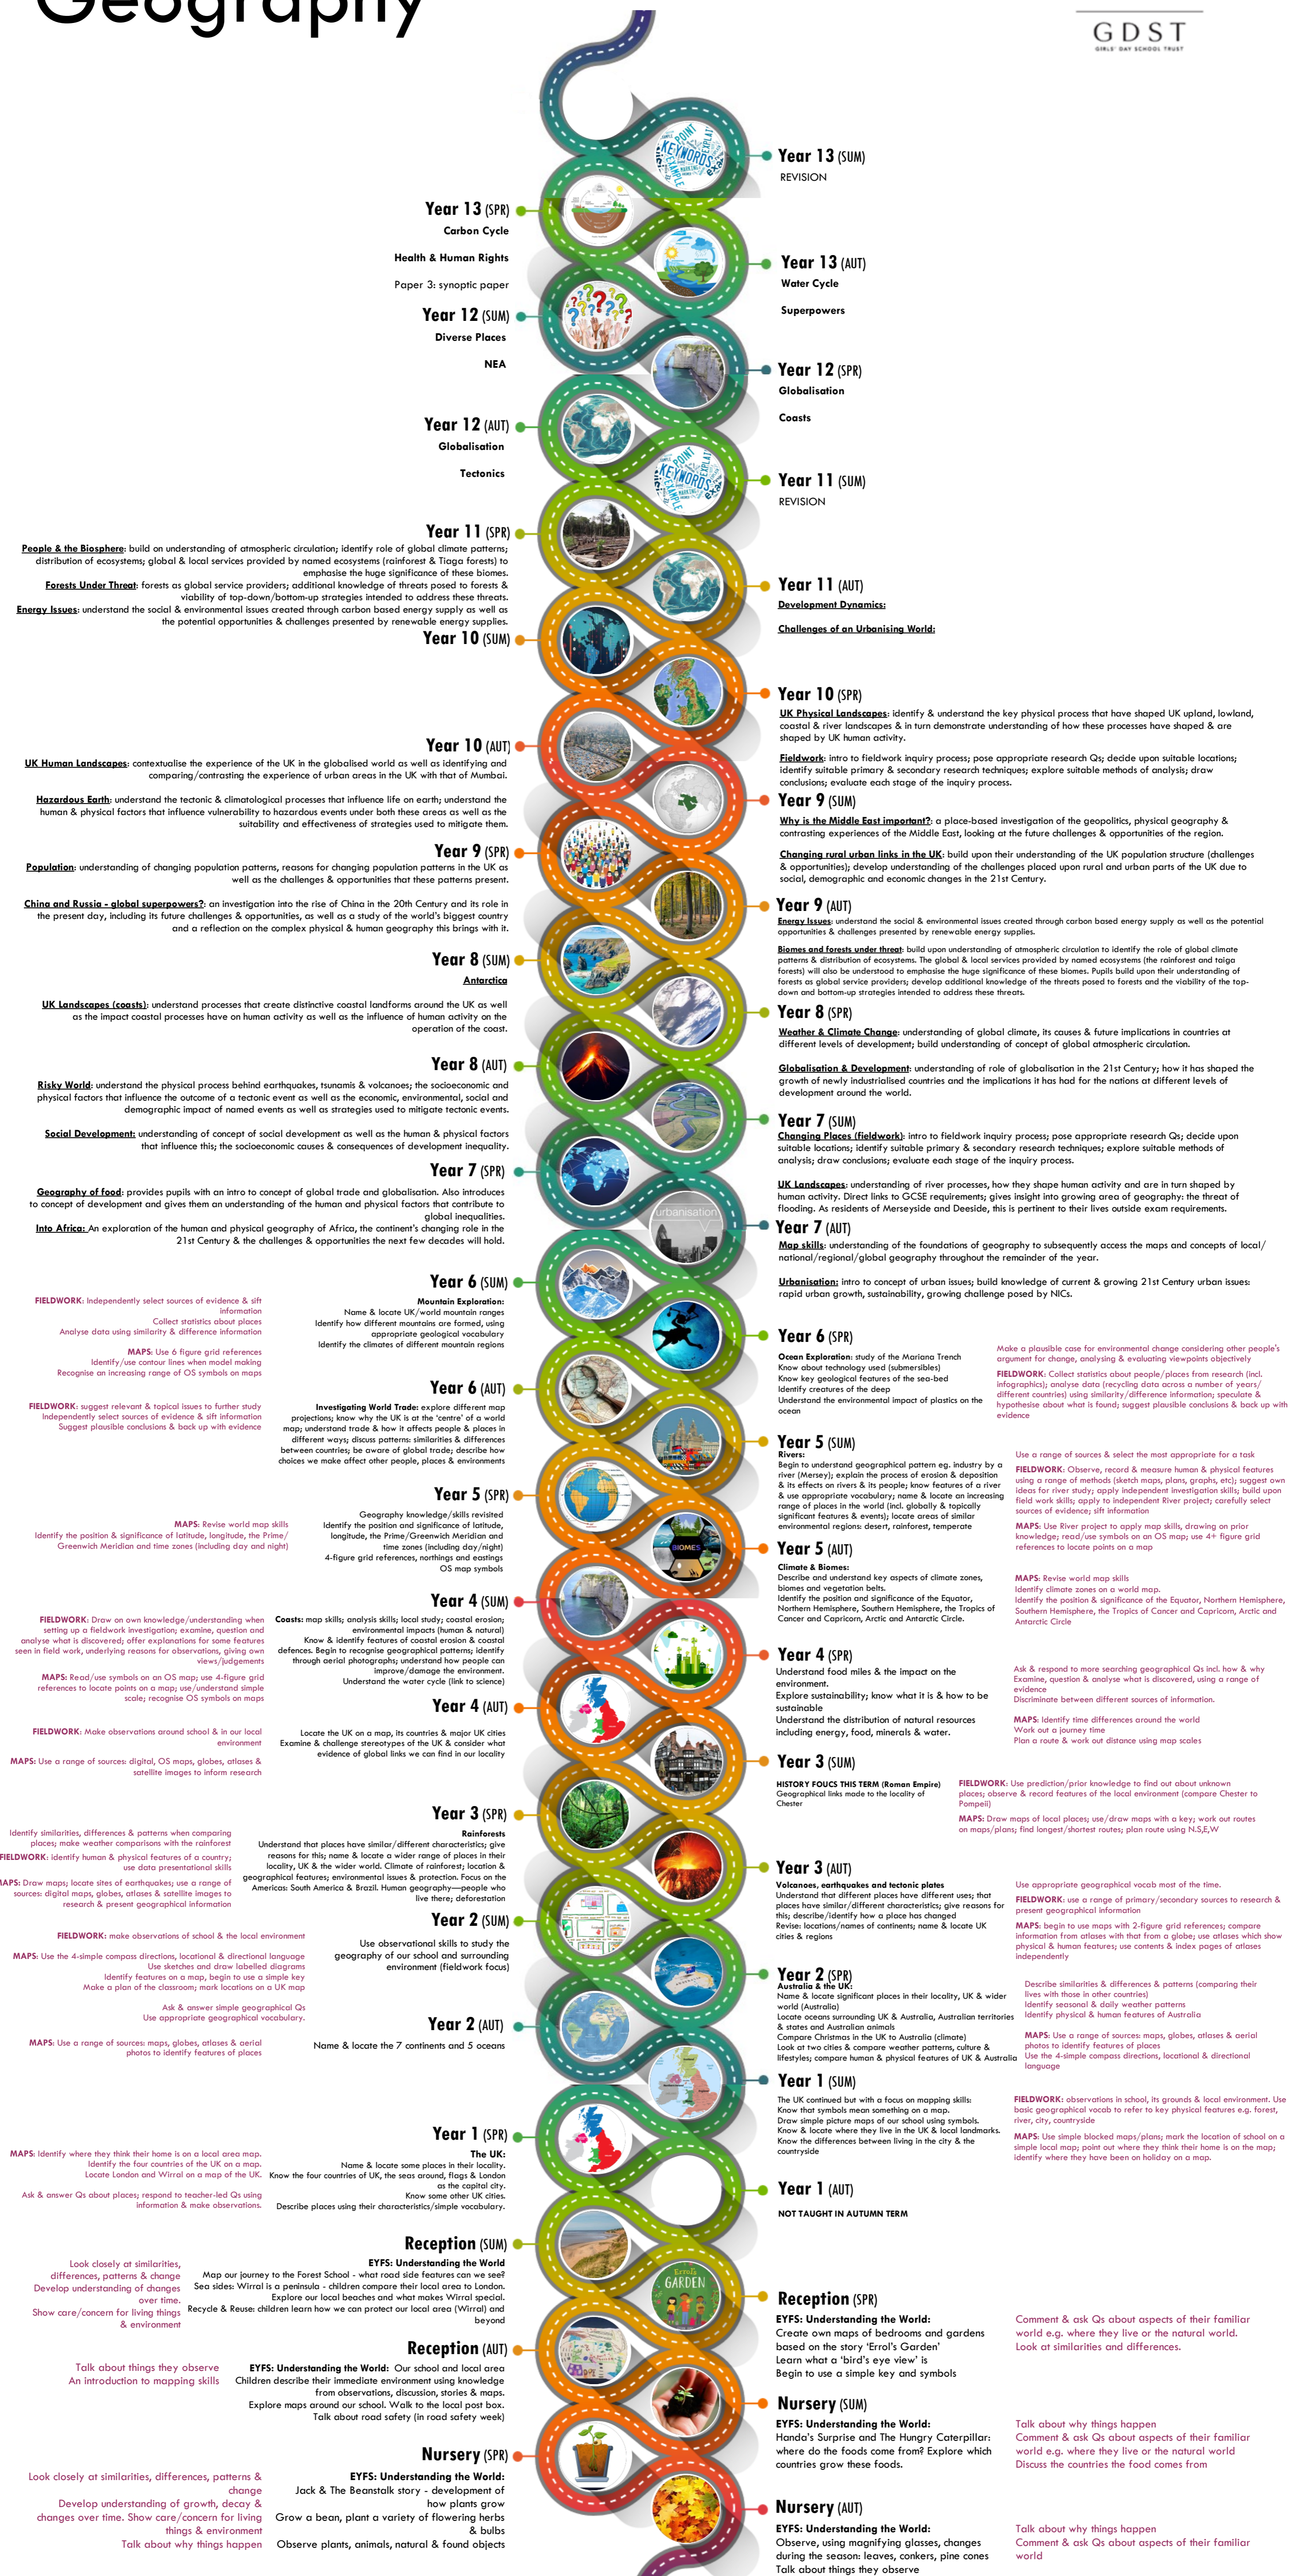

CURRICULUM ROADMAP - Nursery to Year 13

Geography

- KEY:**
- Knowledge
 - Skills